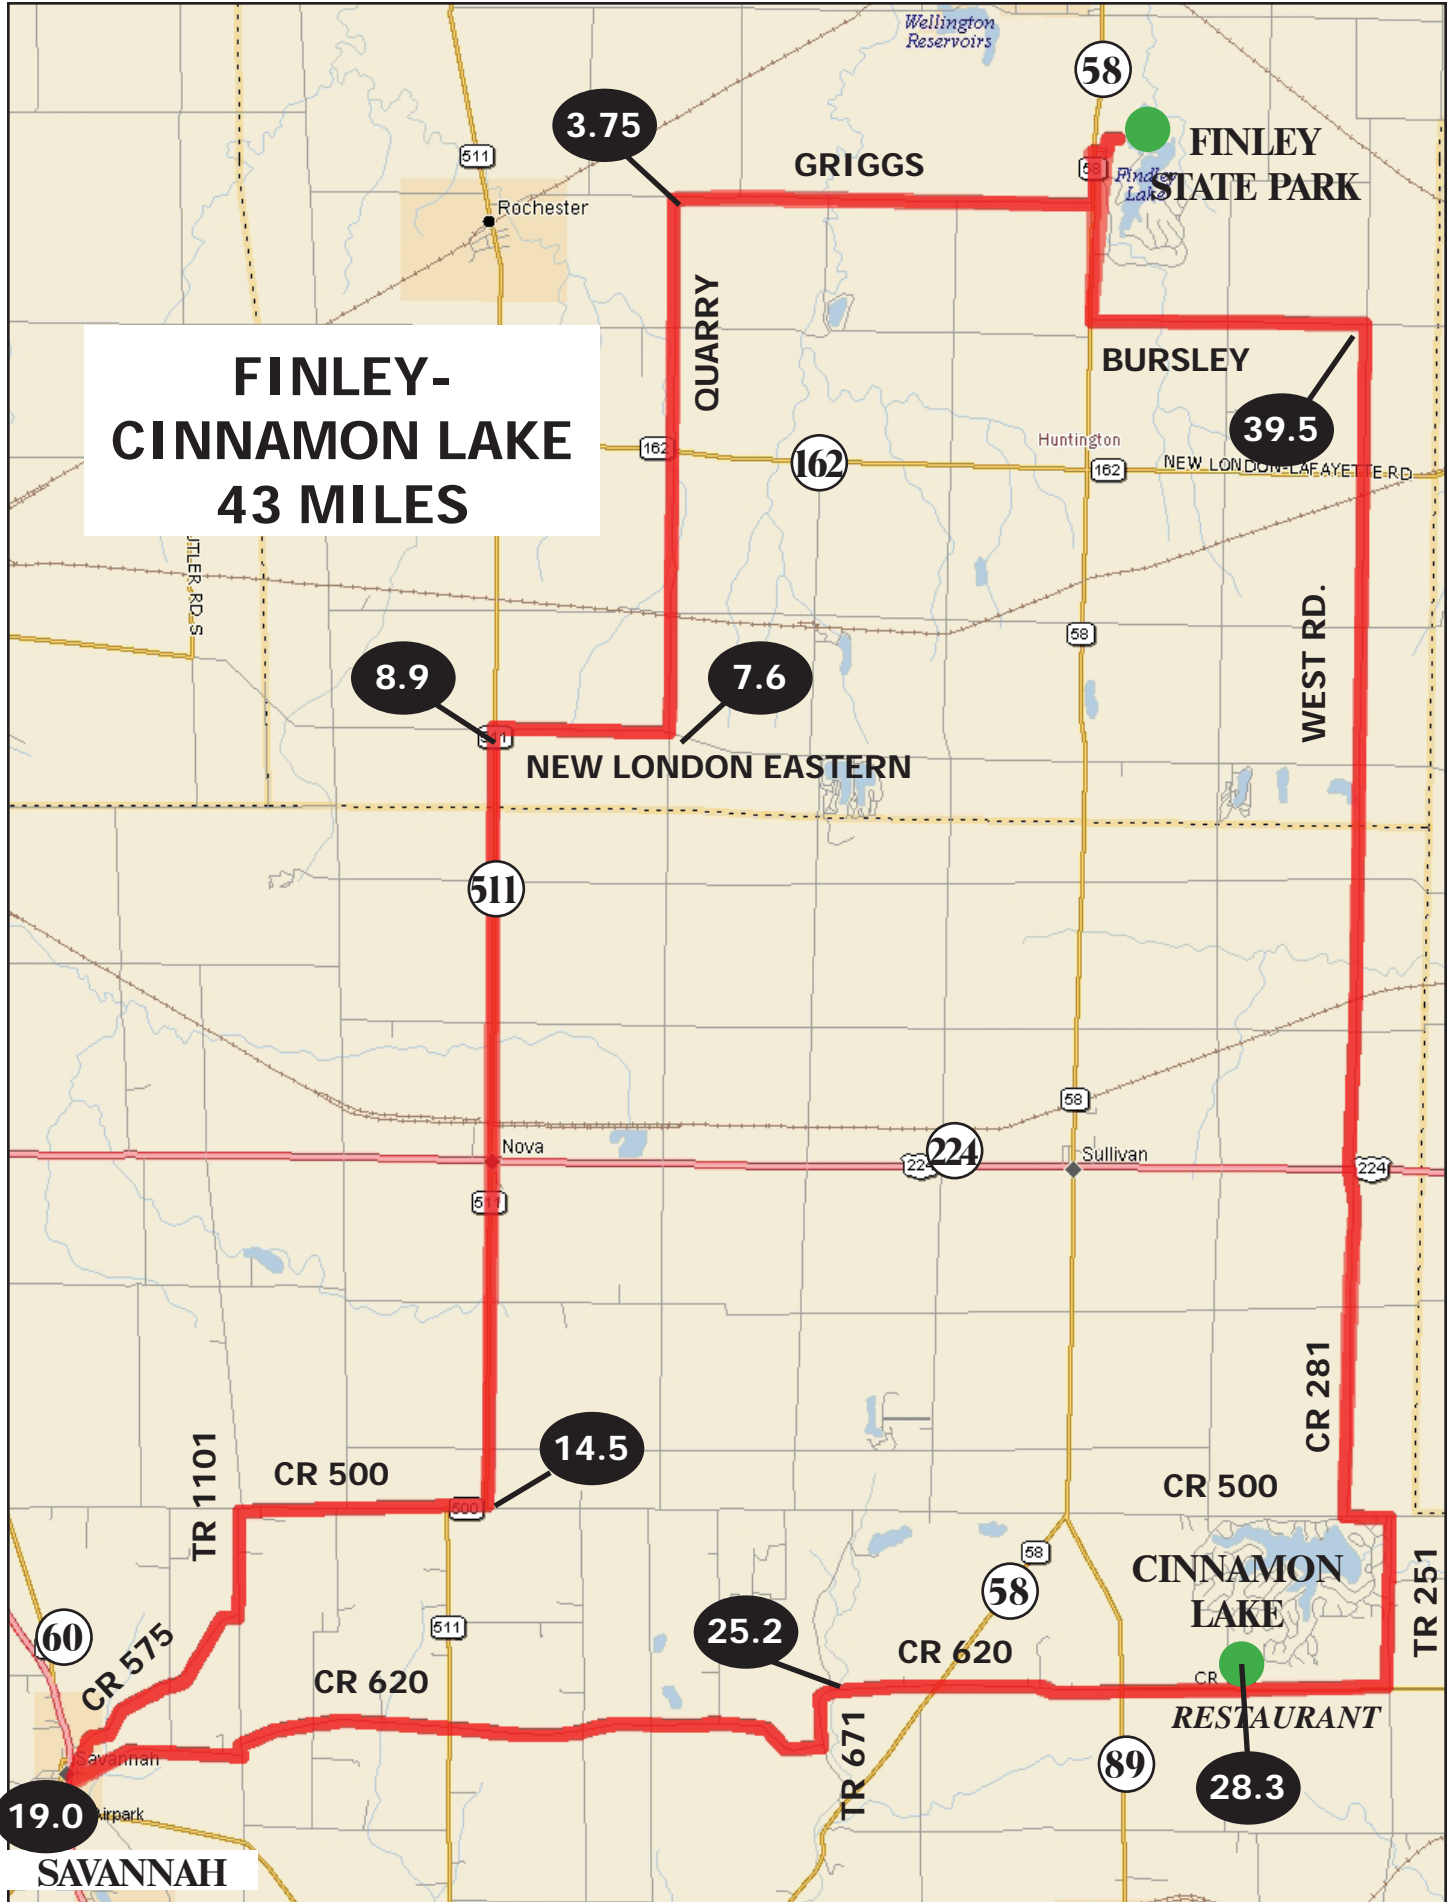

**FINLEY-
CINNAMON LAKE
43 MILES**

3.75

58

FINLEY
STATE PARK

QUARRY

BURSLEY

39.5

162

8.9

7.6

NEW LONDON EASTERN

511

224

14.5

CR 500

CR 281

CR 500

60

CR 575

CR 620

25.2

CR 620

CINNAMON
LAKE

RESTAURANT

89

28.3

19.0

SAVANNAH